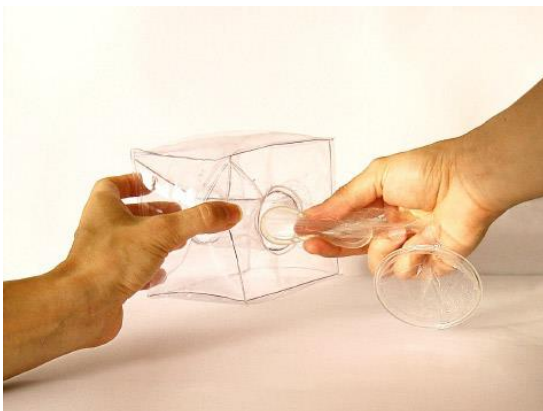

- **The O-Cube** is a compact and lightweight inflatable cube made from 25micron PVC Foil that meets the health and environmental standards for toy products in the European Union.

Each cube is fitted with a valve for inflation. The O-Cube can be customized with logos and instructions on how to use a female condom printed in local languages on the cube.

Each O-Cube is packed in a plastic bag and comes in cartons of 200 pieces. Currently there is a minimum order of 200 pieces.

Unit charge: Price on application.

Mark Kwami/ Moja Kuznik
Elberfelder str. 25
10555 Berlin
Germany
+49 30 39749510
info@ocube.info
<http://www.ocube.info>

- **Training model for a Female Condom (dark skin or white skin tone)** from 3B Scientific shows the labia and vagina up to the cervix in a simplified representation. Supplied with three Femidom condoms.

Unit charge: €73,78